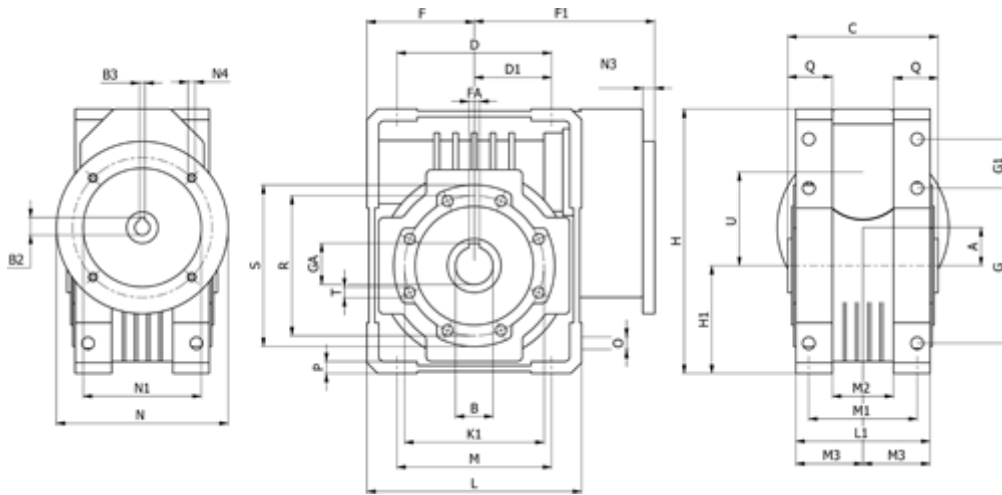

Data Sheet

Article number: 3921063240720

Description: Worm gear
WR 63-U-240-63B5, without lubrication

Measures

A = 62.17	F = 73	L = 145	N2 = 95	T = M8x14
B = 25	F1 = 134	L1 = 94	N3 = 10.0	U = 75
B1 E7 = 14	FA = 8	M = 102	N4 = M8x10	
B2 = 16.3	G = 102	M1 = 76	O = 9.0	
B3 H9 = 5	G1 = 37.5	M2 = 46	P = 8	
C = 120	GA = 28.3	M3 = 53.0	Q = 35	
D = 102.0	H = 182.5	N = 140	R = 90	
D1 = 51.0	H1 = 72.5	N1 = 115	S = 105	